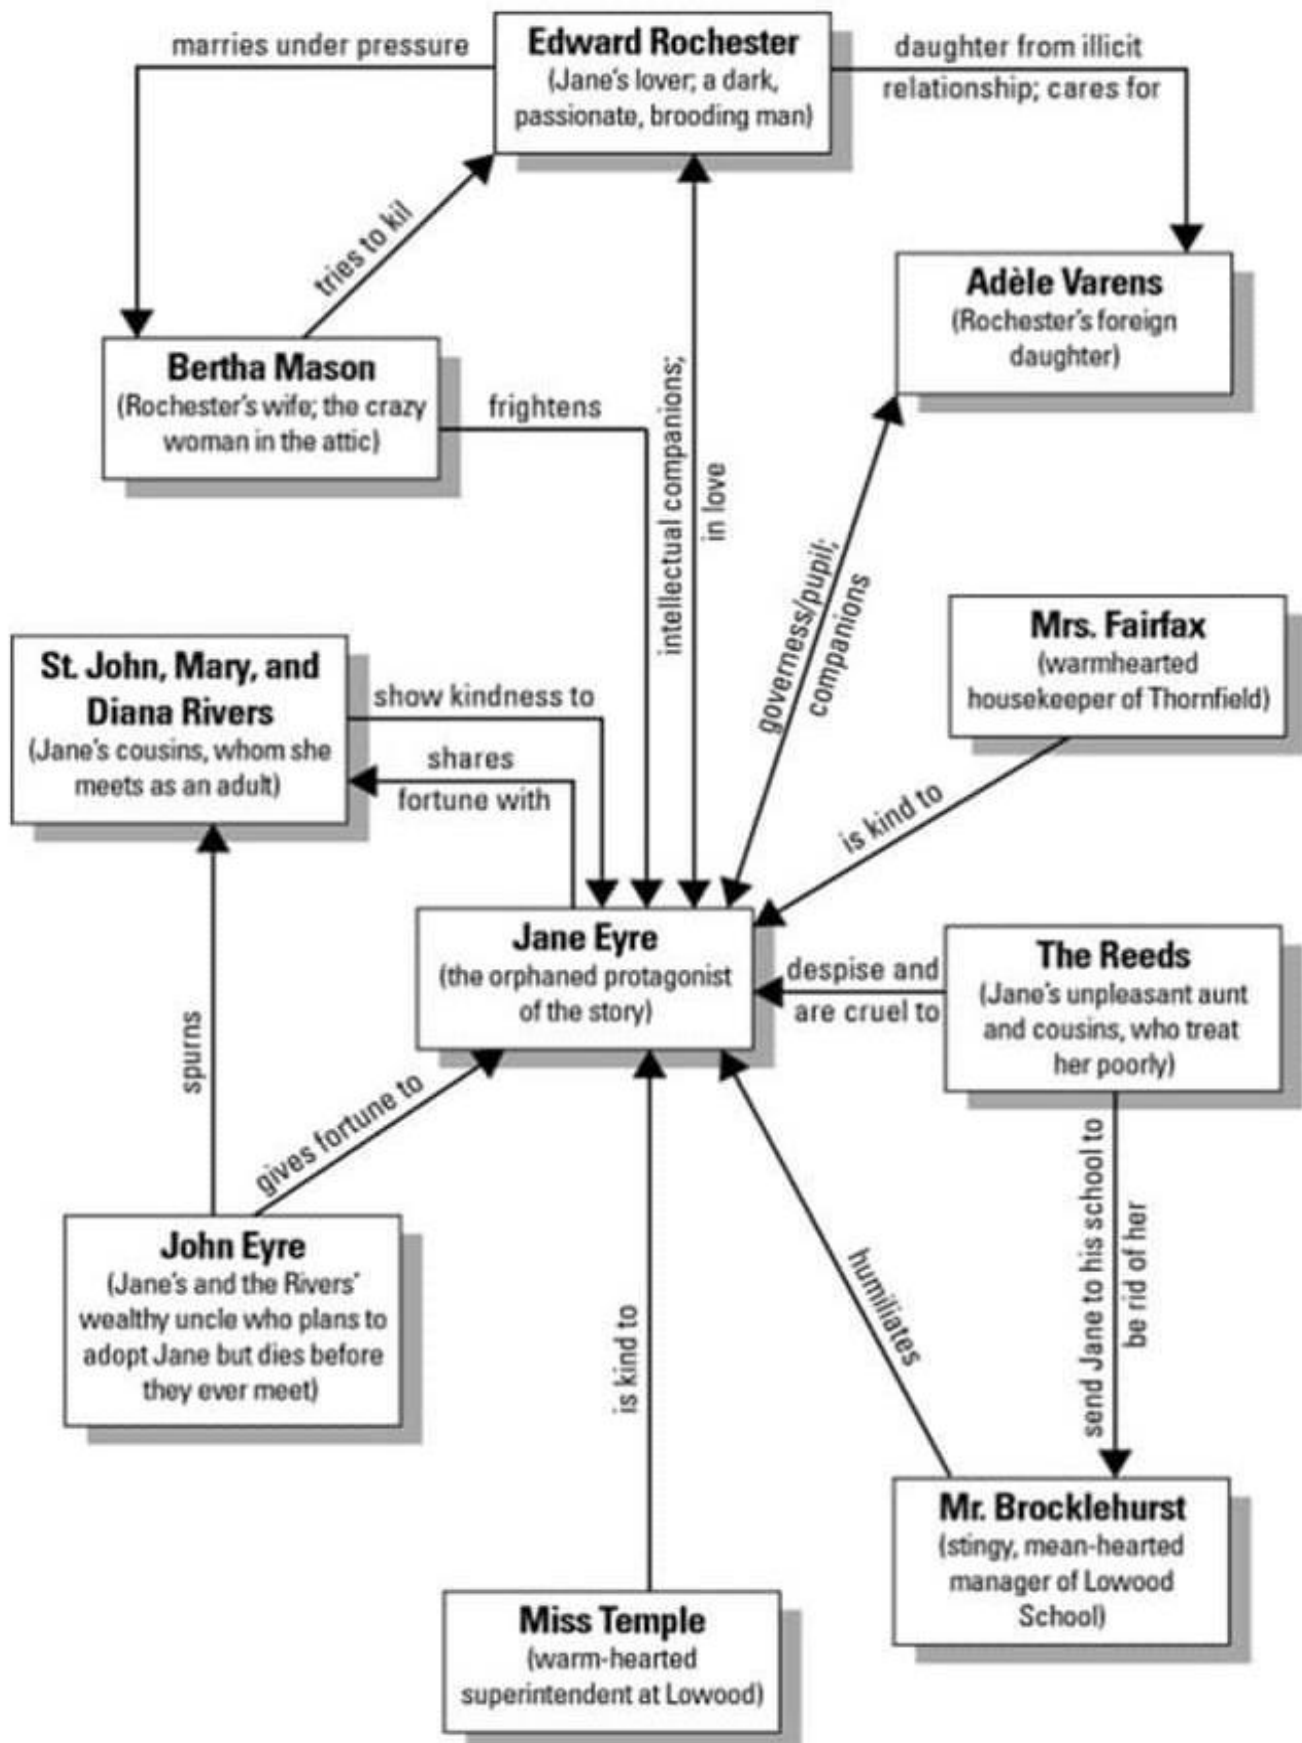

Jane Eyre – Coming Soon!